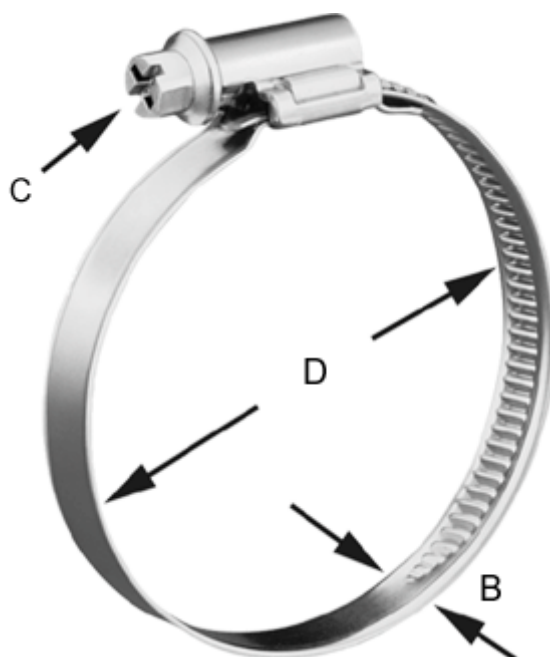

Article number: 021266565043

Description: Worm Drive Hose Clip  
TORRO S 35-50/9 C7 W1

## Measures

---

C (screw type) = C7 - 7mm

Diameter D = 35-50

Width B = 9.0